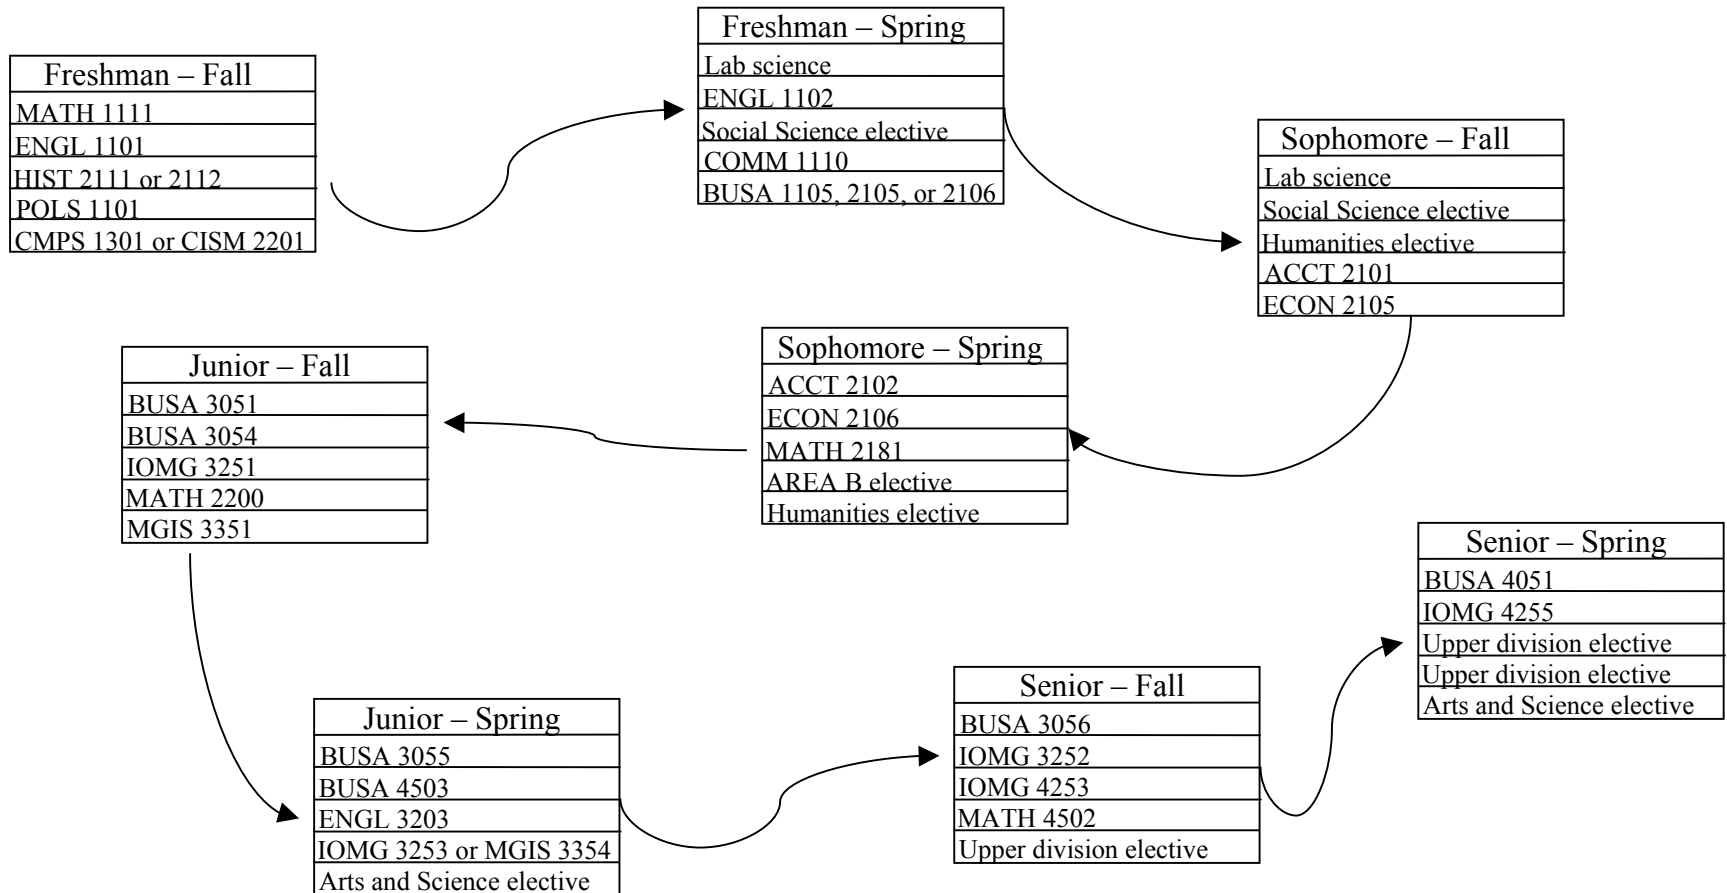

Program Progression Diagram

Bachelor of Science in Industrial Operations Management

Full course load and students will have to take PHED 1000 and At least 3 physical education electives

Based on 2002 – 2003 Dalton State College Catalog

Revised April 13, 2002