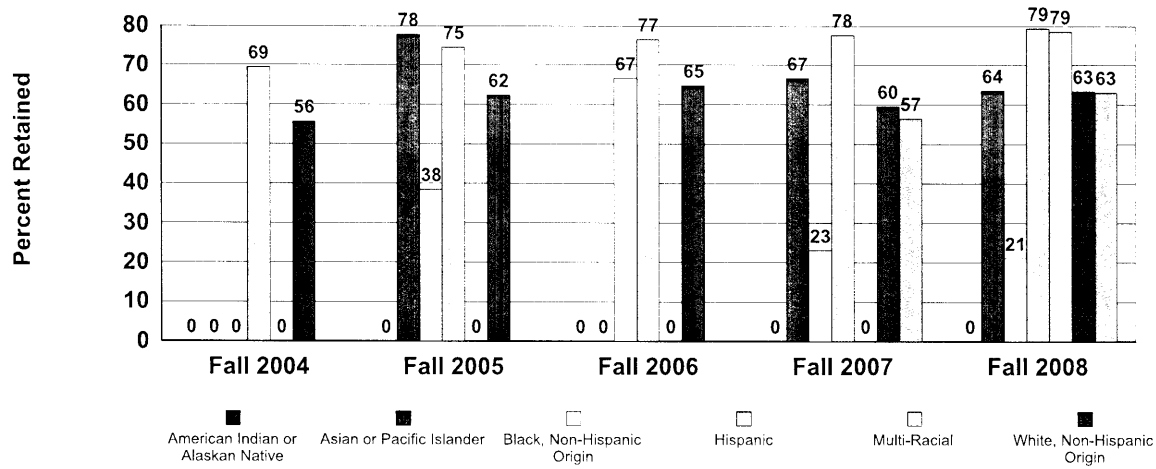

University System of Georgia Retention Rate Report by Race/Ethnicity Fall 2004 to Fall 2008

Institution-Specific One-Year Rates First-Time Full-Time Freshmen

Dalton State College

A zero in the graphs indicates that the number of students in the group is less than or equal to 10 and is not reported.