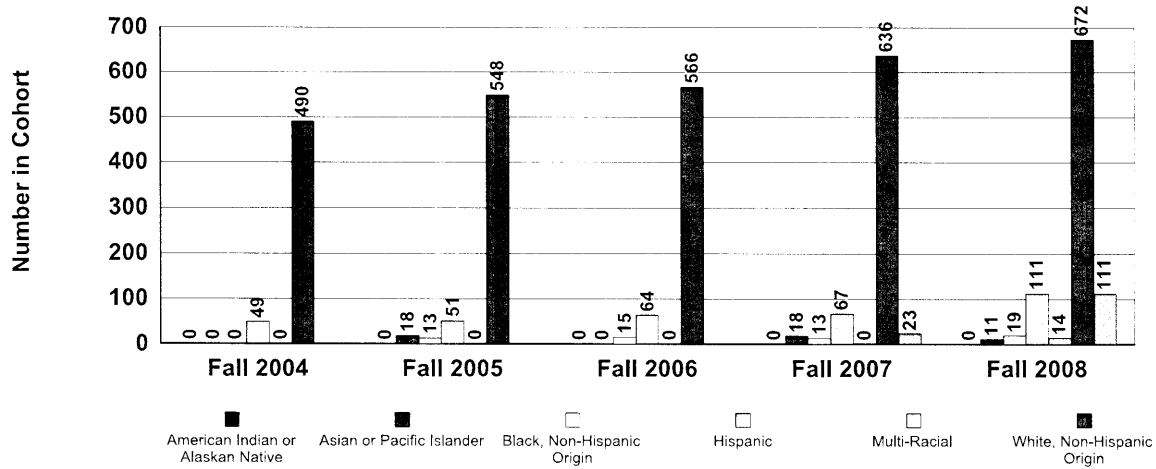

University System of Georgia Retention Rate Report by Race/Ethnicity Fall 2004 to Fall 2008

Institution-Specific One-Year Rates First-Time Full-Time Freshmen

Dalton State College

A zero in the graphs indicates that the number of students in the group is less than or equal to 10 and is not reported.